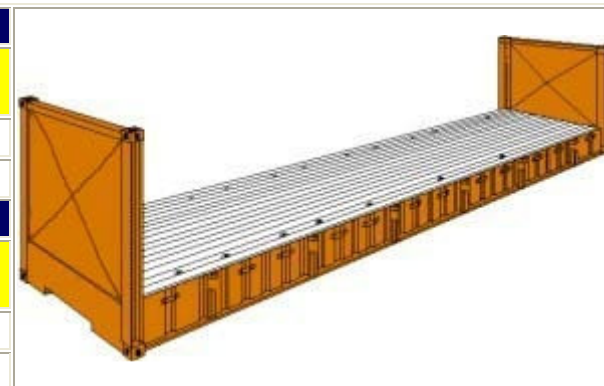

Flat Rack container:

Flatrack 20'							
inside length	inside width	inside height	door width	door height	capacity	tare weight	maxi cargo
18'5"	7'3"	7'4"	-	-	-	5,578lbs	47,333lbs
5.620m	2.200m	2.233m	-	-	-	2,530Kg	21,470Kg
Flatrack 40'							
inside length	inside width	inside height	door width	door height	capacity	tare weight	maxi cargo
39'7"	6'10"	6'5"	-	-	-	12,081lbs	85,800lbs
12.080m	2.438m	2.103m	-	-	-	5,480Kg	39,000Kg

Reefer container:

Reefer 20'							
inside length	inside width	inside height	door width	door height	capacity	tare weight	maxi cargo
17'8"	7'5"	7'5"	7'5"	7'3"	1,000CuFt	7,040lbs	45,760lbs
5.425m	2.275m	2.260m	2.258m	2.216m	28.3CBM	3,200Kg	20,800Kg
Reefer 40'							
inside length	inside width	inside height	door width	door height	capacity	tare weight	maxi cargo
37'8"	7'5"	7'2"	7'5"	7'0"	2,040CuFt	10,780lbs	56,276lbs
11.493m	2.270m	2.197m	2.282m	2.155m	57.8CBM	4,900Kg	25,580Kg
Reefer High Cube 40'							
inside length	inside width	inside height	door width	door height	capacity	tare weight	maxi cargo
37'11"	7'6"	8'2"	7'6"	8'0"	2,344CuFt	9,900lbs	57,761lbs
11.557m	2.294m	2.500m	2.294m	2.440m	66.6CBM	4,500Kg	25,980Kg

Flat Rack Collapsible container:

Flatrack Collapsible 20'							
inside length	inside width	inside height	door width	door height	capacity	tare weight	maxi cargo
18'6"	7'3"	7'4"	-	-	-	6,061lbs	61,117lbs
5.618m	2.208m	2.233m	-	-	-	2,750Kg	17,730Kg
Flatrack Collapsible 40'							
inside length	inside width	inside height	door width	door height	capacity	tare weight	maxi cargo
39'7"	6'10"	6'5"	-	-	-	12,081lbs	85,800lbs
12.080m	2.126m	2.043m	-	-	-	5,800Kg	39,000Kg